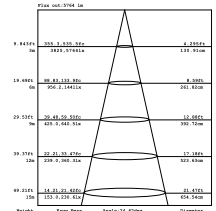

### 2. Dimension

### 3. Technical Data

Model	MFL150W30-110	MFL150W50-25	MFL150W50-60	MFL150W50-90	MFL150W50-130x60
Light Source	Osram/ Lumileds 3030 2D	Osram/ Lumileds 5050	Osram/ Lumileds 5050	Osram/ Lumileds 5050	Osram/ Lumileds 5050
Luminous flux(lm)	18500	16500	16500	16500	19100
Beam Angle	110°	25°	60°	90°	130°x60°
Optical Cover	Clear/Foggy Glass	PC Lens	PC Lens	PC Lens	PC Lens
Input Voltage (V)	100-240VAC 50/60Hz		Housing		Die-casting Aluminum
LED Power (W)	134		Working Temperature (°C)		-20 to +50
System Power (W)	149		Working Humidity(RH%)		10-90
Power Factor	>0.95		Power Cable		3x1.0mm <sup>2</sup> H05RN-F
System Efficiency (lm/W)	110-127		Net Weight (Kg)		4.8(Glass)/4.6(PC Lens)
Color Temperature (K)	3000/4000/5700		Dimension of Inner Box(mm)		365*205*315
CRI	>80 (3030 LEDs) >70 (5050 LEDs)		Dimension of Outer Carton(cm)		44*38*34 (2pcs/carton)
IP Class	IP65				
Safety Standards	IEC 60598-2-5: 2015; IEC 60598-1: 2014; IEC 62031: 2008 + A1: 2012 + A2: 2014; EN 60598-2-5: 2015; EN 60598-1: 2015; EN 62031: 2008 + A1: 2013 + A2: 2015; EN 62493: 2015; AS/NZS 60598.2.5: 2002; AS/NZS 60598.1: 2017				
EMC Standards	EN 55015:2013+A1:2015; EN 61547:2009; EN 61000-3-2:2014; EN61000-3-3:2013				

### 4. Luminous Intensity Distribution Diagram

MFL150W30-110

MFL150W50-25

MFL150W50-60

MFL150W50-90

MFL150W50-130x60