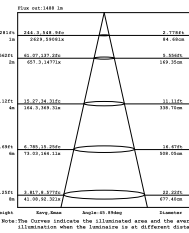

### 2. Dimension

### 3. Technical Data

Model	MFL150W30-110	MFL150W50-25	MFL150W50-60	MFL150W50-90	MFL150W50-130x60
Light Source	Osram/ Lumileds 3030 2D	Osram/ Lumileds 5050	Osram/ Lumileds 5050	Osram/ Lumileds 5050	Osram/ Lumileds 5050
Luminous flux(lm)	18500	16500	16500	16500	19100
Beam Angle	110°	25°	60°	90°	130°x60°
Optical Cover	Clear/Foggy Glass	PC Lens	PC Lens	PC Lens	PC Lens
Input Voltage (V)	100-240VAC 50/60Hz		Housing		Die-casting Aluminum
LED Power (W)	134		Working Temperature (°C)		-20 to +50
System Power (W)	149		Working Humidity(RH%)		10-90
Power Factor	>0.95		Power Cable		3x1.0mm <sup>2</sup> H05RN-F
System Efficiency (lm/W)	110-127		Net Weight (Kg)		4.8(Glass)/4.6(PC Lens)
Color Temperature (K)	3000/4000/5700		Dimension of Inner Box(mm)		365*205*315
CRI	>80 (3030 LEDs) >70 (5050 LEDs)		Dimension of Outer Carton(cm)		44*38*34 (2pcs/carton)
IP Class	IP65				
Safety Standards	IEC 60598-2-5: 2015; IEC 60598-1: 2014; IEC 62031: 2008 + A1: 2012 + A2: 2014; EN 60598-2-5: 2015; EN 60598-1: 2015; EN 62031: 2008 + A1: 2013 + A2: 2015; EN 62493: 2015; AS/NZS 60598.2.5: 2002; AS/NZS 60598.1: 2017				
EMC Standards	EN 55015:2013+A1:2015; EN 61547:2009; EN 61000-3-2:2014; EN61000-3-3:2013				

### 4. Luminous Intensity Distribution Diagram

MFL150W30-110

MFL150W50-25

MFL150W50-60

MFL150W50-90

MFL150W50-130x60