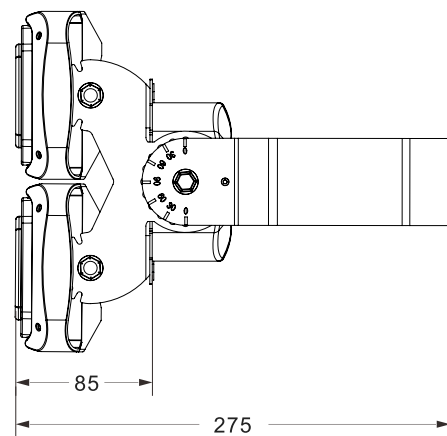

### 1.Main Features

- ▶ Different beam angle 110°, 25°, 60°, 90°, 130° x 60° Asymmetric.
- ▶ Meanwell ELG drivers.
- ▶ Die-casting Aluminum housing with AkzoNobel powder coating.
- ▶ Long lifetime over 50,000 hrs, extremely low maintenance cost.
- ▶ CRI>80, CRI>70 optional.
- ▶ Osram/ Lumileds 3030/5050, LEDs up to 155lm/Watt @80Ra.
- ▶ Dali, 1-10V, PWM Dimmable available.
- ▶ 5 years warranty.
- ▶ Suitable for sport field, warehouse, gymnasium, workshop, Gas stations, Toll stations, Parking area, etc.

### 2. Dimension

### 3. Technical Data

Model	MFL150W30-110	MFL150W50-25	MFL150W50-60	MFL150W50-90	MFL150W50-130x60
Light Source	Osram/ Lumileds 3030 2D	Osram/ Lumileds 5050	Osram/ Lumileds 5050	Osram/ Lumileds 5050	Osram/ Lumileds 5050
Luminous flux(lm)	18500	16500	16500	16500	19100
Beam Angle	110°	25°	60°	90°	130°x60°
Optical Cover	Clear/Foggy Glass	PC Lens	PC Lens	PC Lens	PC Lens
Input Voltage (V)	100-240VAC 50/60Hz		Housing		Die-casting Aluminum
LED Power (W)	134		Working Temperature (°C)		-20 to +50
System Power (W)	149		Working Humidity(RH%)		10-90
Power Factor	>0.95		Power Cable		3x1.0mm <sup>2</sup> H05RN-F
System Efficiency (lm/W)	110-127		Net Weight (Kg)		4.8(Glass)/4.6(PC Lens)
Color Temperature (K)	3000/4000/5700		Dimension of Inner Box(mm)		365*205*315
CRI	>80 (3030 LEDs) >70 (5050 LEDs)		Dimension of Outer Carton(cm)		44*38*34 (2pcs/carton)
IP Class	IP65				
Safety Standards	IEC 60598-2-5: 2015; IEC 60598-1: 2014; IEC 62031: 2008 + A1: 2012 + A2: 2014; EN 60598-2-5: 2015; EN 60598-1: 2015; EN 62031: 2008 + A1: 2013 + A2: 2015; EN 62493: 2015; AS/NZS 60598.2.5: 2002; AS/NZS 60598.1: 2017				
EMC Standards	EN 55015:2013+A1:2015; EN 61547:2009; EN 61000-3-2:2014; EN61000-3-3:2013				