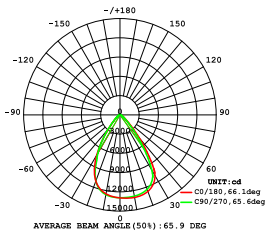

### 2. Dimension

### 3. Technical Data

Model	MFL150W30-110	MFL150W50-25	MFL150W50-60	MFL150W50-90	MFL150W50-130x60
Light Source	Osram/ Lumileds 3030 2D	Osram/ Lumileds 5050	Osram/ Lumileds 5050	Osram/ Lumileds 5050	Osram/ Lumileds 5050
Luminous flux(lm)	18500	16500	16500	16500	19100
Beam Angle	110°	25°	60°	90°	130°x60°
Optical Cover	Clear/Foggy Glass	PC Lens	PC Lens	PC Lens	PC Lens
Input Voltage (V)	100-240VAC 50/60Hz		Housing		Die-casting Aluminum
LED Power (W)	134		Working Temperature (°C)		-20 to +50
System Power (W)	149		Working Humidity(RH%)		10-90
Power Factor	>0.95		Power Cable		3x1.0mm <sup>2</sup> H05RN-F
System Efficiency (lm/W)	110-127		Net Weight (Kg)		4.8(Glass)/4.6(PC Lens)
Color Temperature (K)	3000/4000/5700		Dimension of Inner Box(mm)		365*205*315
CRI	>80 (3030 LEDs) >70 (5050 LEDs)		Dimension of Outer Carton(cm)		44*38*34 (2pcs/carton)
IP Class	IP65				
Safety Standards	IEC 60598-2-5: 2015; IEC 60598-1: 2014; IEC 62031: 2008 + A1: 2012 + A2: 2014; EN 60598-2-5: 2015; EN 60598-1: 2015; EN 62031: 2008 + A1: 2013 + A2: 2015; EN 62493: 2015; AS/NZS 60598.2.5: 2002; AS/NZS 60598.1: 2017				
EMC Standards	EN 55015:2013+A1:2015; EN 61547:2009; EN 61000-3-2:2014; EN61000-3-3:2013				

### 4. Luminous Intensity Distribution Diagram

MFL150W30-110

MFL150W50-25

MFL150W50-60

MFL150W50-90

MFL150W50-130x60