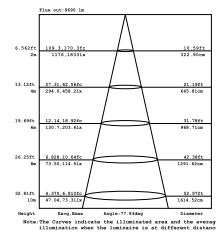

### 2. Dimension

### 3. Technical Data

Model	MFL150W30-110	MFL150W50-25	MFL150W50-60	MFL150W50-90	MFL150W50-130x60
Light Source	Osram/ Lumileds 3030 2D	Osram/ Lumileds 5050	Osram/ Lumileds 5050	Osram/ Lumileds 5050	Osram/ Lumileds 5050
Luminous flux(lm)	18500	16500	16500	16500	19100
Beam Angle	110°	25°	60°	90°	130°x60°
Optical Cover	Clear/Foggy Glass	PC Lens	PC Lens	PC Lens	PC Lens
Input Voltage (V)	100-240VAC 50/60Hz		Housing		Die-casting Aluminum
LED Power (W)	134		Working Temperature (°C)		-20 to +50
System Power (W)	149		Working Humidity(RH%)		10-90
Power Factor	>0.95		Power Cable		3x1.0mm <sup>2</sup> H05RN-F
System Efficiency (lm/W)	110-127		Net Weight (Kg)		4.8(Glass)/4.6(PC Lens)
Color Temperature (K)	3000/4000/5700		Dimension of Inner Box(mm)		365*205*315
CRI	>80 (3030 LEDs) >70 (5050 LEDs)		Dimension of Outer Carton(cm)		44*38*34 (2pcs/carton)
IP Class	IP65				
Safety Standards	IEC 60598-2-5: 2015; IEC 60598-1: 2014; IEC 62031: 2008 + A1: 2012 + A2: 2014; EN 60598-2-5: 2015; EN 60598-1: 2015; EN 62031: 2008 + A1: 2013 + A2: 2015; EN 62493: 2015; AS/NZS 60598.2.5: 2002; AS/NZS 60598.1: 2017				
EMC Standards	EN 55015:2013+A1:2015; EN 61547:2009; EN 61000-3-2:2014; EN61000-3-3:2013				

### 4. Luminous Intensity Distribution Diagram

MFL150W30-110

MFL150W50-25

MFL150W50-60

MFL150W50-90

MFL150W50-130x60