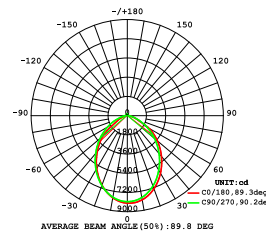

### 2. Dimension

### 3. Technical Data

Model	MFL150W30-110	MFL150W50-25	MFL150W50-60	MFL150W50-90	MFL150W50-130x60
Light Source	Osram/ Lumileds 3030 2D	Osram/ Lumileds 5050	Osram/ Lumileds 5050	Osram/ Lumileds 5050	Osram/ Lumileds 5050
Luminous flux(lm)	18500	16500	16500	16500	19100
Beam Angle	110°	25°	60°	90°	130°x60°
Optical Cover	Clear/Foggy Glass	PC Lens	PC Lens	PC Lens	PC Lens
Input Voltage (V)	100-240VAC 50/60Hz		Housing		Die-casting Aluminum
LED Power (W)	134		Working Temperature (°C)		-20 to +50
System Power (W)	149		Working Humidity(RH%)		10-90
Power Factor	>0.95		Power Cable		3x1.0mm <sup>2</sup> H05RN-F
System Efficiency (lm/W)	110-127		Net Weight (Kg)		4.8(Glass)/4.6(PC Lens)
Color Temperature (K)	3000/4000/5700		Dimension of Inner Box(mm)		365*205*315
CRI	>80 (3030 LEDs) >70 (5050 LEDs)		Dimension of Outer Carton(cm)		44*38*34 (2pcs/carton)
IP Class	IP65				
Safety Standards	IEC 60598-2-5: 2015; IEC 60598-1: 2014; IEC 62031: 2008 + A1: 2012 + A2: 2014; EN 60598-2-5: 2015; EN 60598-1: 2015; EN 62031: 2008 + A1: 2013 + A2: 2015; EN 62493: 2015; AS/NZS 60598.2.5: 2002; AS/NZS 60598.1: 2017				
EMC Standards	EN 55015:2013+A1:2015; EN 61547:2009; EN 61000-3-2:2014; EN61000-3-3:2013				

### 4. Luminous Intensity Distribution Diagram

MFL150W30-110

MFL150W50-25

MFL150W50-60

MFL150W50-90

MFL150W50-130x60