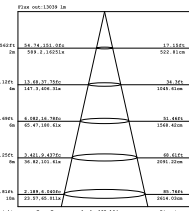

3. Technical Data

Model	MFL150W30-110	MFL150W50-25	MFL150W50-60	MFL150W50-90	MFL150W50-130x60
Light Source	Osram/ Lumileds 3030 2D	Osram/ Lumileds 5050	Osram/ Lumileds 5050	Osram/ Lumileds 5050	Osram/ Lumileds 5050
Luminous flux(lm)	18500	16500	16500	16500	19100
Beam Angle	110°	25°	60°	90°	130°x60°
Optical Cover	Clear/Foggy Glass	PC Lens	PC Lens	PC Lens	PC Lens
Input Voltage (V)	100-240VAC 50/60Hz		Housing		Die-casting Aluminum
LED Power (W)	134		Working Temperature (°C)		-20 to +50
System Power (W)	149		Working Humidity(RH%)		10-90
Power Factor	>0.95		Power Cable		3x1.0mm² H05RN-F
System Efficiency (lm/W)	110-127		Net Weight (Kg)		4.8(Glass)/4.6(PC Lens)
Color Temperature (K)	3000/4000/5700		Dimension of Inner Box(mm)		365*205*315
CRI	>80 (3030 LEDs) >70 (5050 LEDs)		Dimension of Outer Carton(cm)		44*38*34 (2pcs/carton)
IP Class	IP65				
Safety Standards	IEC 60598-2-5: 2015; IEC 60598-1: 2014; IEC 62031: 2008 + A1: 2012 + A2: 2014; EN 60598-2-5: 2015; EN 60598-1: 2015; EN 62031: 2008 + A1: 2013 + A2: 2015; EN 62493: 2015; AS/NZS 60598.2.5: 2002; AS/NZS 60598.1: 2017				
EMC Standards	EN 55015:2013+A1:2015; EN 61547:2009; EN 61000-3-2:2014; EN61000-3-3:2013				

4. Luminous Intensity Distribution Diagram

MFL150W30-110