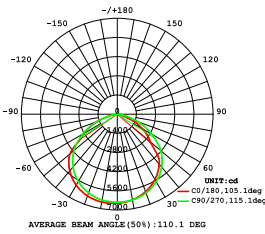

3. Technical Data

Model	MFL150W30-110	MFL150W50-25	MFL150W50-60	MFL150W50-90	MFL150W50-130x60
Light Source	Osram/ Lumileds 3030 2D	Osram/ Lumileds 5050	Osram/ Lumileds 5050	Osram/ Lumileds 5050	Osram/ Lumileds 5050
Luminous flux(lm)	18500	16500	16500	16500	19100
Beam Angle	110°	25°	60°	90°	130°x60°
Optical Cover	Clear/Foggy Glass	PC Lens	PC Lens	PC Lens	PC Lens
Input Voltage (V)	100-240VAC 50/60Hz		Housing		Die-casting Aluminum
LED Power (W)	134		Working Temperature (°C)		-20 to +50
System Power (W)	149		Working Humidity(RH%)		10-90
Power Factor	>0.95		Power Cable		3x1.0mm² H05RN-F
System Efficiency (lm/W)	110-127		Net Weight (Kg)		4.8(Glass)/4.6(PC Lens)
Color Temperature (K)	3000/4000/5700		Dimension of Inner Box(mm)		365*205*315
CRI	>80 (3030 LEDs) >70 (5050 LEDs)		Dimension of Outer Carton(cm)		44*38*34 (2pcs/carton)
IP Class	IP65				
Safety Standards	IEC 60598-2-5: 2015; IEC 60598-1: 2014; IEC 62031: 2008 + A1: 2012 + A2: 2014; EN 60598-2-5: 2015; EN 60598-1: 2015; EN 62031: 2008 + A1: 2013 + A2: 2015; EN 62493: 2015; AS/NZS 60598.2.5: 2002; AS/NZS 60598.1: 2017				
EMC Standards	EN 55015:2013+A1:2015; EN 61547:2009; EN 61000-3-2:2014; EN61000-3-3:2013				

4. Luminous Intensity Distribution Diagram

MFL150W30-110