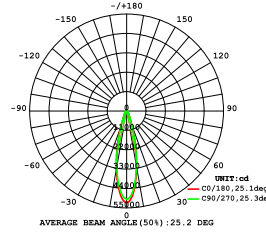

### 2. Dimension

### 3. Technical Data

Model	MFL150W30-110	MFL150W50-25	MFL150W50-60	MFL150W50-90	MFL150W50-130x60
Light Source	Osram/ Lumileds 3030 2D	Osram/ Lumileds 5050	Osram/ Lumileds 5050	Osram/ Lumileds 5050	Osram/ Lumileds 5050
Luminous flux(lm)	18500	16500	16500	16500	19100
Beam Angle	110°	25°	60°	90°	130°x60°
Optical Cover	Clear/Foggy Glass	PC Lens	PC Lens	PC Lens	PC Lens
Input Voltage (V)	100-240VAC 50/60Hz		Housing		Die-casting Aluminum
LED Power (W)	134		Working Temperature (°C)		-20 to +50
System Power (W)	149		Working Humidity(RH%)		10-90
Power Factor	>0.95		Power Cable		3x1.0mm <sup>2</sup> H05RN-F
System Efficiency (lm/W)	110-127		Net Weight (Kg)		4.8(Glass)/4.6(PC Lens)
Color Temperature (K)	3000/4000/5700		Dimension of Inner Box(mm)		365*205*315
CRI	>80 (3030 LEDs) >70 (5050 LEDs)		Dimension of Outer Carton(cm)		44*38*34 (2pcs/carton)
IP Class	IP65				
Safety Standards	IEC 60598-2-5: 2015; IEC 60598-1: 2014; IEC 62031: 2008 + A1: 2012 + A2: 2014; EN 60598-2-5: 2015; EN 60598-1: 2015; EN 62031: 2008 + A1: 2013 + A2: 2015; EN 62493: 2015; AS/NZS 60598.2.5: 2002; AS/NZS 60598.1: 2017				
EMC Standards	EN 55015:2013+A1:2015; EN 61547:2009; EN 61000-3-2:2014; EN61000-3-3:2013				

### 4. Luminous Intensity Distribution Diagram

MFL150W30-110

MFL150W50-25

MFL150W50-60

MFL150W50-90

MFL150W50-130x60