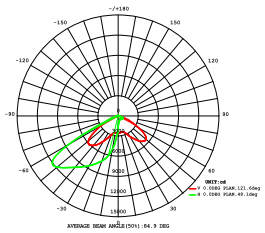

### 2. Dimension

### 3. Technical Data

Model	MFL150W30-110	MFL150W50-25	MFL150W50-60	MFL150W50-90	MFL150W50-130x60
Light Source	Osram/ Lumileds 3030 2D	Osram/ Lumileds 5050	Osram/ Lumileds 5050	Osram/ Lumileds 5050	Osram/ Lumileds 5050
Luminous flux(lm)	18500	16500	16500	16500	19100
Beam Angle	110°	25°	60°	90°	130°x60°
Optical Cover	Clear/Foggy Glass	PC Lens	PC Lens	PC Lens	PC Lens
Input Voltage (V)	100-240VAC 50/60Hz		Housing		Die-casting Aluminum
LED Power (W)	134		Working Temperature (°C)		-20 to +50
System Power (W)	149		Working Humidity(RH%)		10-90
Power Factor	>0.95		Power Cable		3x1.0mm <sup>2</sup> H05RN-F
System Efficiency (lm/W)	110-127		Net Weight (Kg)		4.8(Glass)/4.6(PC Lens)
Color Temperature (K)	3000/4000/5700		Dimension of Inner Box(mm)		365*205*315
CRI	>80 (3030 LEDs) >70 (5050 LEDs)		Dimension of Outer Carton(cm)		44*38*34 (2pcs/carton)
IP Class	IP65				
Safety Standards	IEC 60598-2-5: 2015; IEC 60598-1: 2014; IEC 62031: 2008 + A1: 2012 + A2: 2014; EN 60598-2-5: 2015; EN 60598-1: 2015; EN 62031: 2008 + A1: 2013 + A2: 2015; EN 62493: 2015; AS/NZS 60598.2.5: 2002; AS/NZS 60598.1: 2017				
EMC Standards	EN 55015:2013+A1:2015; EN 61547:2009; EN 61000-3-2:2014; EN61000-3-3:2013				

### 4. Luminous Intensity Distribution Diagram

MFL150W30-110

MFL150W50-25

MFL150W50-60

MFL150W50-90

MFL150W50-130x60