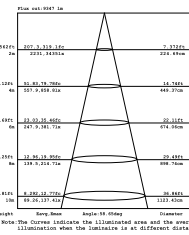

### 2. Dimension

### 3. Technical Data

Model	MFL150W30-110	MFL150W50-25	MFL150W50-60	MFL150W50-90	MFL150W50-130x60
Light Source	Osram/ Lumileds 3030 2D	Osram/ Lumileds 5050	Osram/ Lumileds 5050	Osram/ Lumileds 5050	Osram/ Lumileds 5050
Luminous flux(lm)	18500	16500	16500	16500	19100
Beam Angle	110°	25°	60°	90°	130°x60°
Optical Cover	Clear/Foggy Glass	PC Lens	PC Lens	PC Lens	PC Lens
Input Voltage (V)	100-240VAC 50/60Hz		Housing		Die-casting Aluminum
LED Power (W)	134		Working Temperature (°C)		-20 to +50
System Power (W)	149		Working Humidity(RH%)		10-90
Power Factor	>0.95		Power Cable		3x1.0mm <sup>2</sup> H05RN-F
System Efficiency (lm/W)	110-127		Net Weight (Kg)		4.8(Glass)/4.6(PC Lens)
Color Temperature (K)	3000/4000/5700		Dimension of Inner Box(mm)		365*205*315
CRI	>80 (3030 LEDs) >70 (5050 LEDs)		Dimension of Outer Carton(cm)		44*38*34 (2pcs/carton)
IP Class	IP65				
Safety Standards	IEC 60598-2-5: 2015; IEC 60598-1: 2014; IEC 62031: 2008 + A1: 2012 + A2: 2014; EN 60598-2-5: 2015; EN 60598-1: 2015; EN 62031: 2008 + A1: 2013 + A2: 2015; EN 62493: 2015; AS/NZS 60598.2.5: 2002; AS/NZS 60598.1: 2017				
EMC Standards	EN 55015:2013+A1:2015; EN 61547:2009; EN 61000-3-2:2014; EN61000-3-3:2013				

### 4. Luminous Intensity Distribution Diagram

MFL150W30-110

MFL150W50-25

MFL150W50-60

MFL150W50-90

MFL150W50-130x60